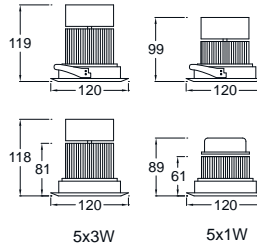

ITDL - 81

Power LED 6x1W

Power LED 6x3W