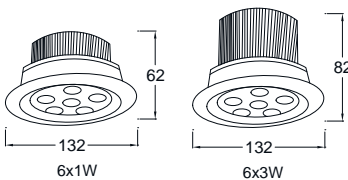

ITDL - 82

Power LED 6x1W

Power LED 6x3W